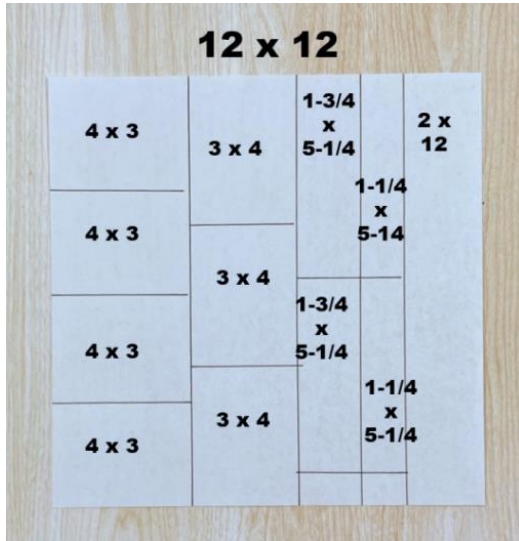

One Sheet Wonder with the Stack, Slice & Select Method Project Sheet

Supply List:

Wonderful World
[159918](#)

Postage Stamp Punch
[152709](#)

[Click here to shop my online store!](#)

First, cut all of the long strips.

Then cut those strips to match the template. The 2" strip is for the Postage Stamp Punch.

For more instructions, check out my video on YouTube:

<https://www.youtube.com/watch?v=-S0do39SwPw>

Join our community!