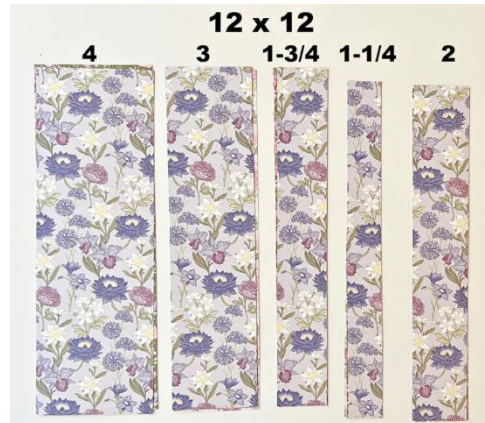

One Sheet Wonder with the Stack, Slice & Select Method Project Sheet

Supply List:

Wonderful World
[159918](#)

Postage Stamp Punch
[152709](#)

[Click here to shop my online store!](#)

First, cut all of the long strips.

Then cut those strips to match the template. The 2" strip is for the Postage Stamp Punch.

For more instructions, check out my video on YouTube:

<https://www.youtube.com/watch?v=-S0do39SwPw>

Join our community!